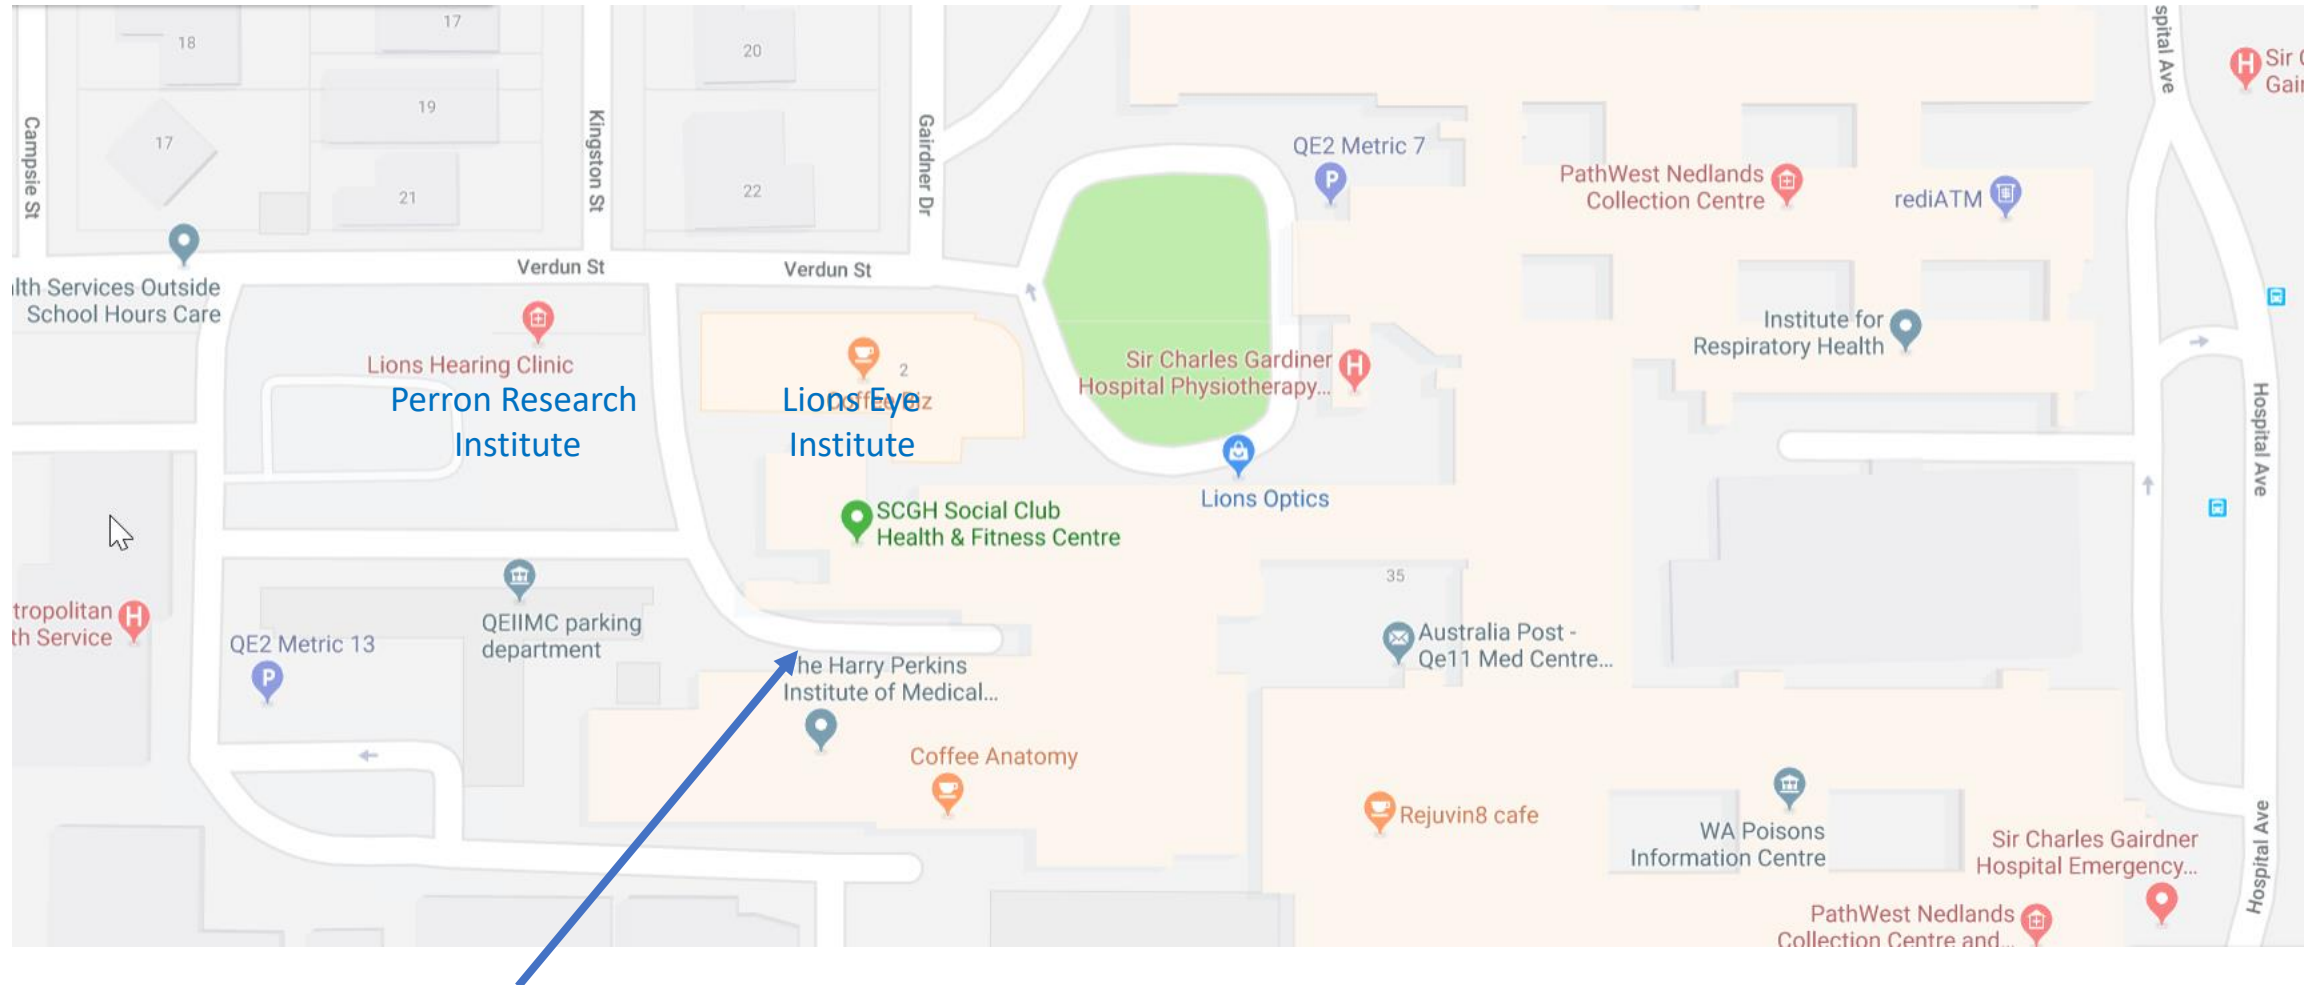

Deliveries for Proteomics International

Loading Dock for Harry Perkins

Entrance between Lions Eye and Perron Institutes off Verdun St

Opening hrs 7:30am- 4pm

<https://goo.gl/maps/EXU4U5PJdQY9rvRV9>